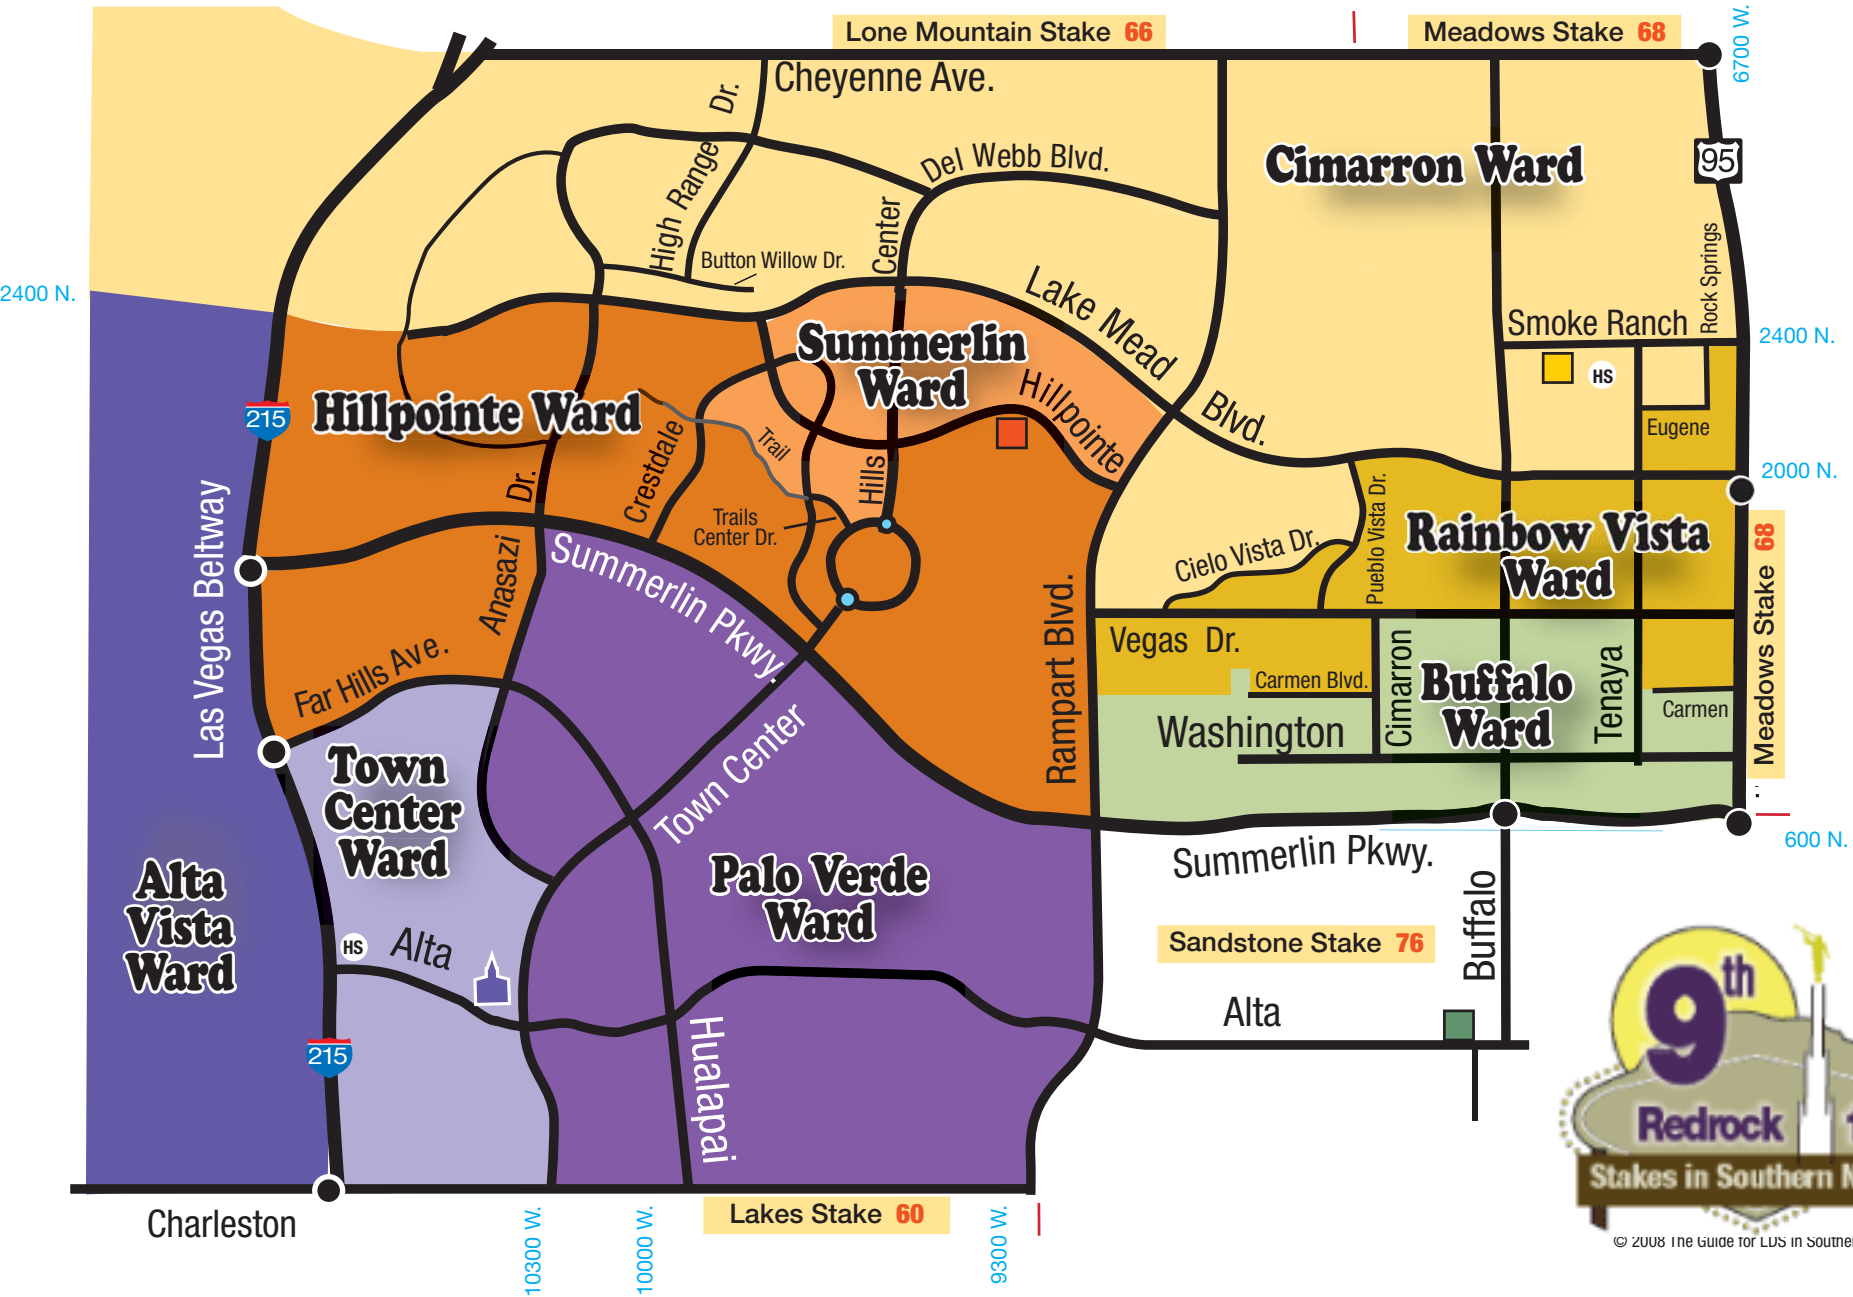

Las Vegas Redrock Stake

© 2008 The Guide for LDS in Southern Nevada